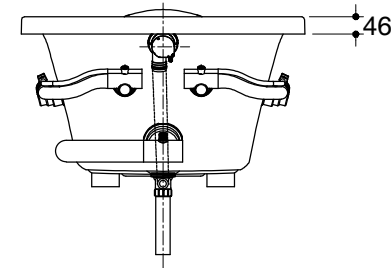

Dimensions are approximate.

Unit: mm

Customer Interface Access Panel
W500 x H450

Pump(Blower Motor)
Control Access
W500xH450

SKU	K-78240X-K2-0
Name	PATIO
Description	1600 WHIRLPOOL BATH RH PAD WITH FLAT JET

KOHLER

*The recommended dimension for installation can be adjusted according to user preferences and layout.