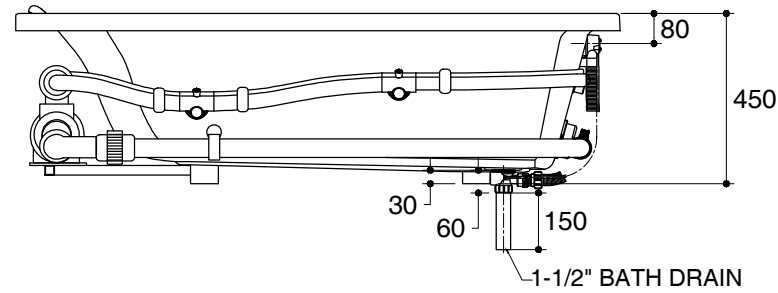

Dimensions are approximate.

Unit: mm

Customer Interface Access Panel
W500 x H450

Pump(Blower Motor)
Control Access
W500xH450

SKU	K-78240X-K2-0
Name	PATIO
Description	1600 WHIRLPOOL BATH RH PAD WITH FLAT JET

KOHLER

*The recommended dimension for installation can be adjusted according to user preferences and layout.