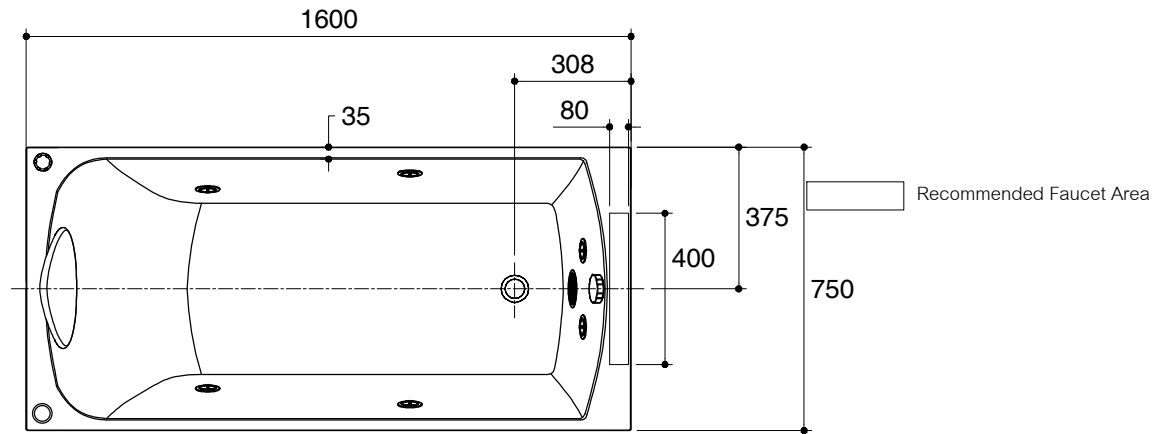

Dimensions are approximate.

Unit: mm

Customer Interface Access Panel
W500 x H450

Pump(Blower Motor)
Control Access
W500xH450

SKU	K-78240X-K2-0
Name	PATIO
Description	1600 WHIRLPOOL BATH RH PAD WITH FLAT JET

KOHLER

*The recommended dimension for installation can be adjusted according to user preferences and layout.